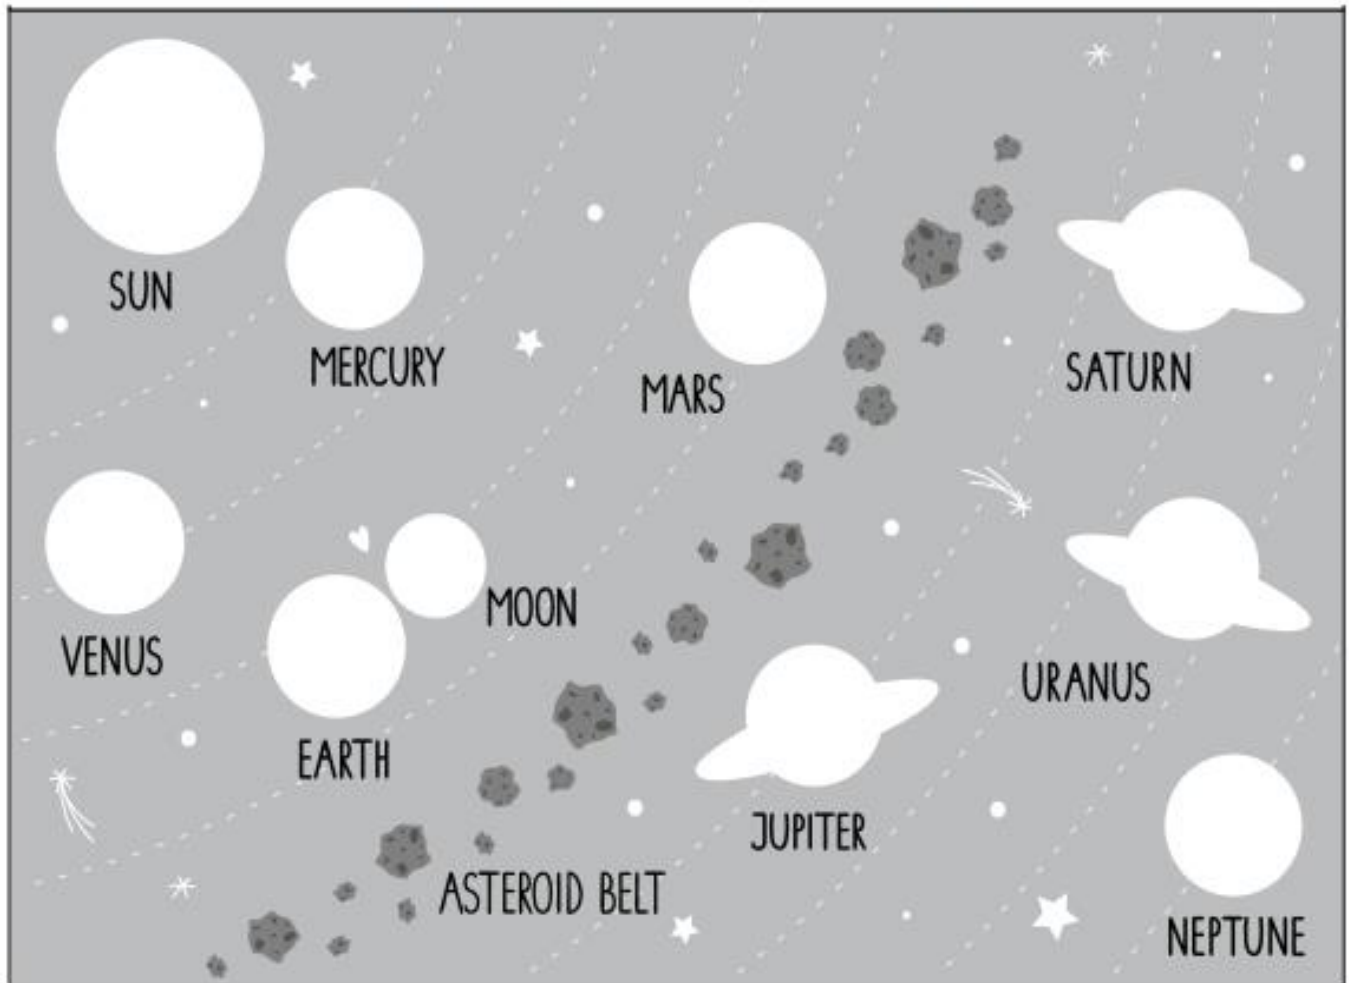

Color and Cut Out the Solar System!

Color and cut out the planets below, and glue them onto the solar system map! Ask an adult for help when using the scissors.

Did You Know ... You can check out e-books about outer space and space exploration through hoopla, Libby and our TumbleBooks Library. To learn more about these services, visit spotic.us/ebookoptions

Cut out the planets and glue on the right place 

SUN

MERCURY

VENUS

EARTH

MOON

MARS

JUPITER

SATURN

URANUS

NEPTUNE