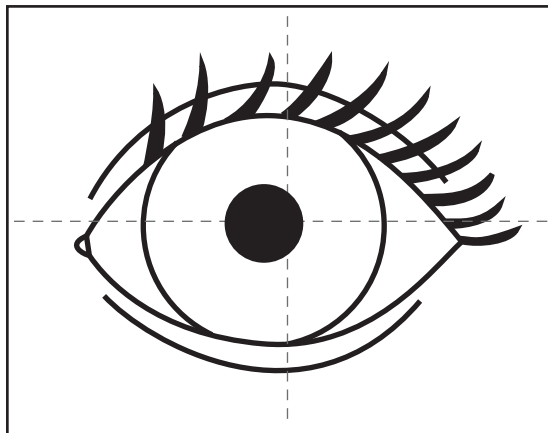

How to Draw an Eye

1. Trace a CD or similar size circle, and center mark.

2. Draw a large eye shape that crosses the circle a bit.

3. Erase the circle lines outside the eye.

4. Use center circle to draw a larger pupil.

5. Draw tear duct and top eye lid edge.

6. Draw the bottom eye lid edge.

7. Add eyelashes.

8. Fill in lashes and pupil with black marker.

9. Draw something inside, trace and color .

Draw an Eye