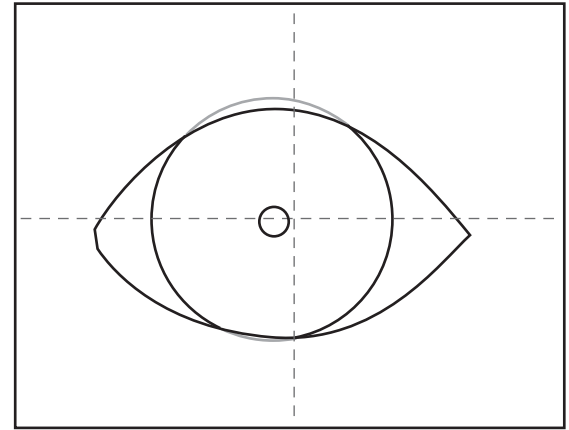

How to Draw an Eye

1. Trace a CD or similar size circle, and center mark.

2. Draw a large eye shape that crosses the circle a bit.

3. Erase the circle lines outside the eye.

4. Use center circle to draw a larger pupil.

5. Draw tear duct and top eye lid edge.

6. Draw the bottom eye lid edge.

7. Add eyelashes.

8. Fill in lashes and pupil with black marker.

9. Draw something inside, trace and color .

Draw an Eye