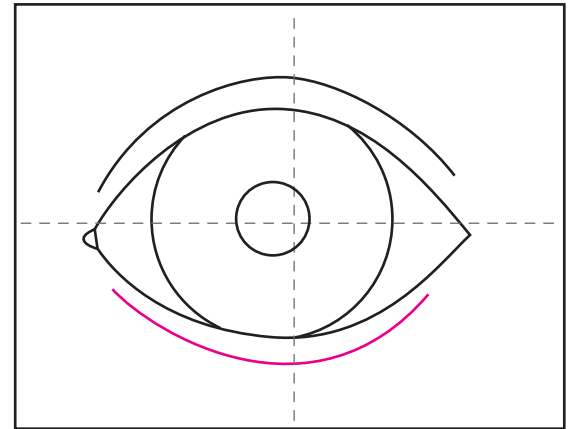

How to Draw an Eye

1. Trace a CD or similar size circle, and center mark.

2. Draw a large eye shape that crosses the circle a bit.

3. Erase the circle lines outside the eye.

4. Use center circle to draw a larger pupil.

5. Draw tear duct and top eye lid edge.

6. Draw the bottom eye lid edge.

7. Add eyelashes.

8. Fill in lashes and pupil with black marker.

9. Draw something inside, trace and color .

Draw an Eye