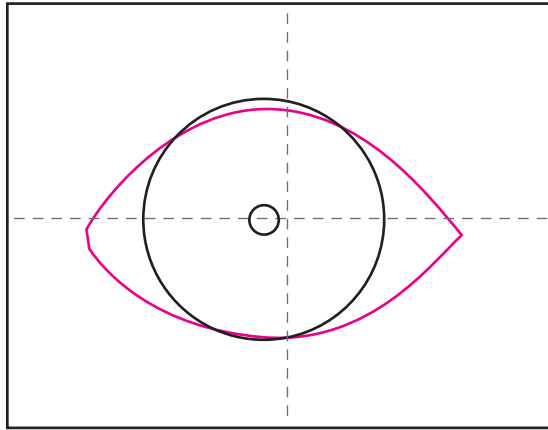

How to Draw an Eye

1. Trace a CD or similar size circle, and center mark.

2. Draw a large eye shape that crosses the circle a bit.

3. Erase the circle lines outside the eye.

4. Use center circle to draw a larger pupil.

5. Draw tear duct and top eye lid edge.

6. Draw the bottom eye lid edge.

7. Add eyelashes.

8. Fill in lashes and pupil with black marker.

9. Draw something inside, trace and color .

Draw an Eye