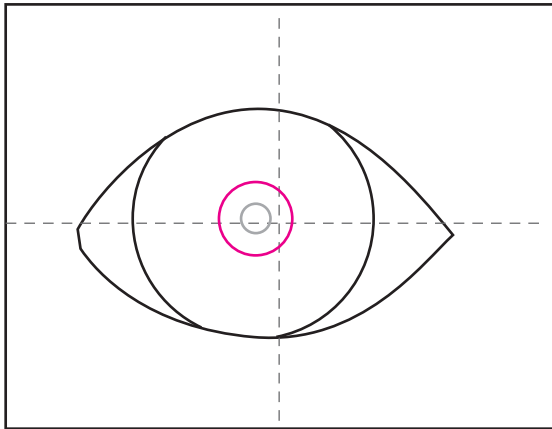

How to Draw an Eye

1. Trace a CD or similar size circle, and center mark.

2. Draw a large eye shape that crosses the circle a bit.

3. Erase the circle lines outside the eye.

4. Use center circle to draw a larger pupil.

5. Draw tear duct and top eye lid edge.

6. Draw the bottom eye lid edge.

7. Add eyelashes.

8. Fill in lashes and pupil with black marker.

9. Draw something inside, trace and color .

Draw an Eye