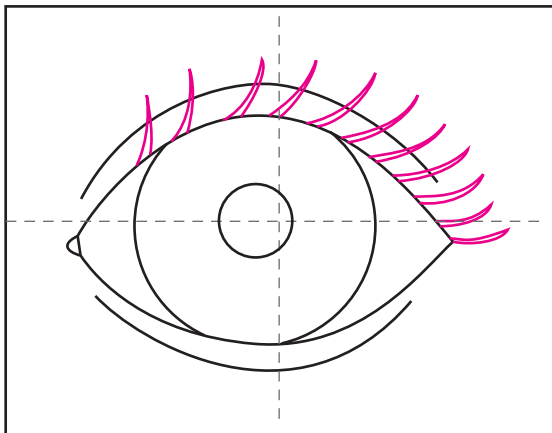

How to Draw an Eye

1. Trace a CD or similar size circle, and center mark.

2. Draw a large eye shape that crosses the circle a bit.

3. Erase the circle lines outside the eye.

4. Use center circle to draw a larger pupil.

5. Draw tear duct and top eye lid edge.

6. Draw the bottom eye lid edge.

7. Add eyelashes.

8. Fill in lashes and pupil with black marker.

9. Draw something inside, trace and color .

Draw an Eye