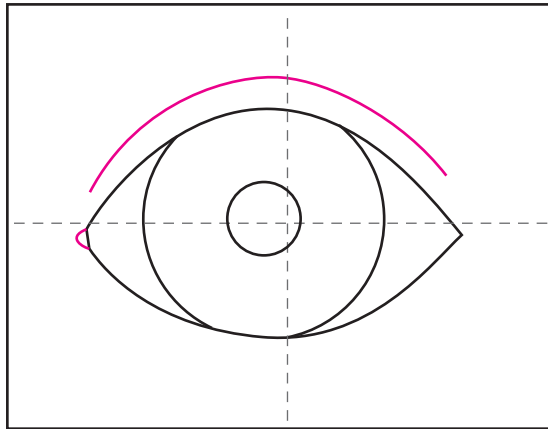

How to Draw an Eye

1. Trace a CD or similar size circle, and center mark.

2. Draw a large eye shape that crosses the circle a bit.

3. Erase the circle lines outside the eye.

4. Use center circle to draw a larger pupil.

5. Draw tear duct and top eye lid edge.

6. Draw the bottom eye lid edge.

7. Add eyelashes.

8. Fill in lashes and pupil with black marker.

9. Draw something inside, trace and color .

Draw an Eye