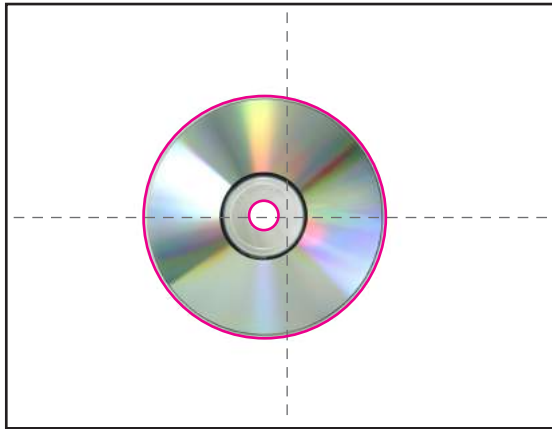

How to Draw an Eye

1. Trace a CD or similar size circle, and center mark.

2. Draw a large eye shape that crosses the circle a bit.

3. Erase the circle lines outside the eye.

4. Use center circle to draw a larger pupil.

5. Draw tear duct and top eye lid edge.

6. Draw the bottom eye lid edge.

7. Add eyelashes.

8. Fill in lashes and pupil with black marker.

9. Draw something inside, trace and color .

Draw an Eye